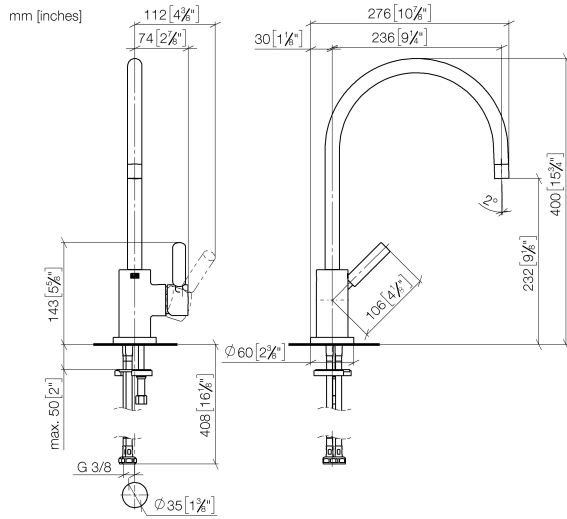

33 815 888

Flow rate chart

Certificates

GDV_0400195.

ETA_18524.

LGA_8209.

WRAS_2311044.